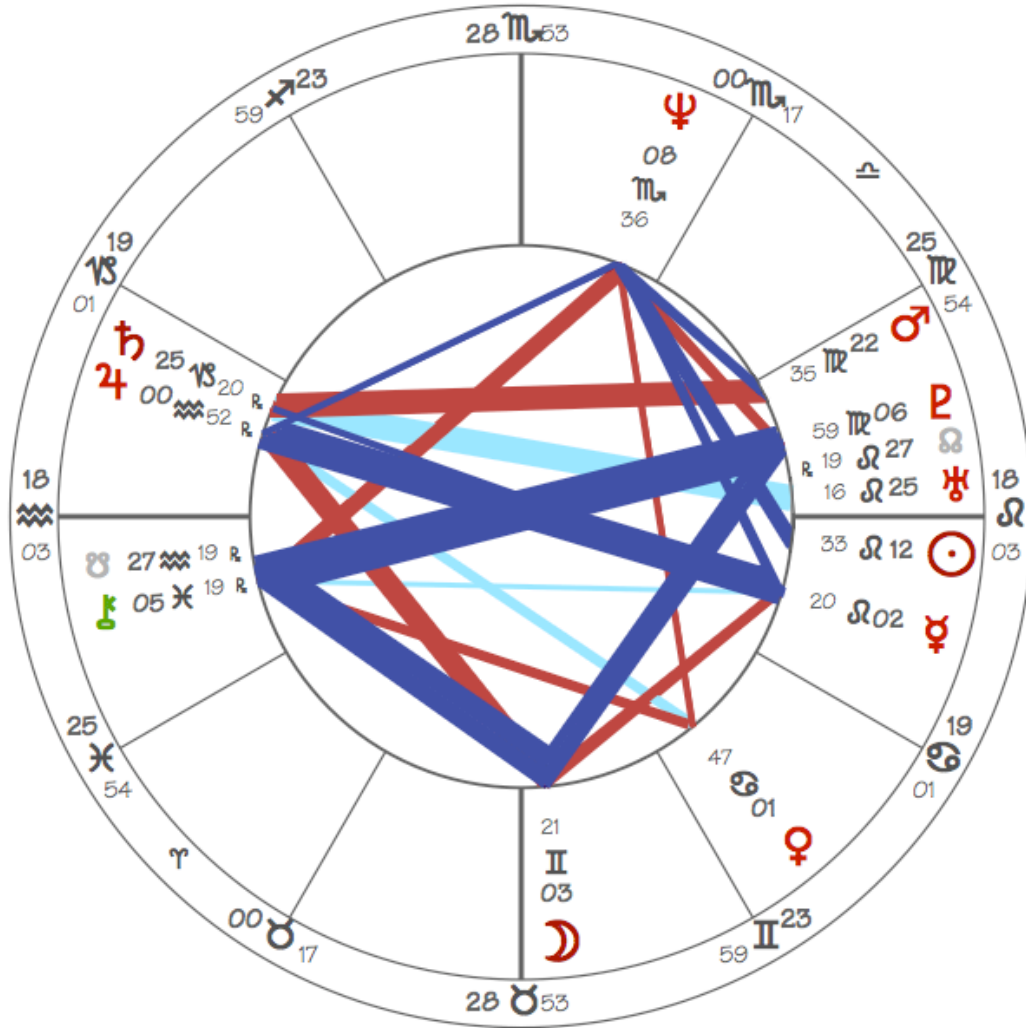

Barack Obama

Natal Chart

Friday, August 4, 1961

7:24:00 PM AHST

Honolulu, Hawaii

Tropical Placidus True Node

birth time from official birth certificate

Barack Obama